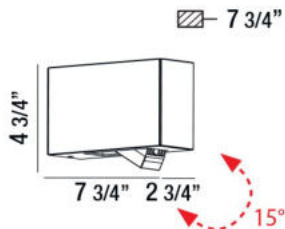

### PRODUCT DETAILS

No.	: 28280-019
Product Color	: MARINE GREY
Shade / Accent Colour	: FROST PC
Width	: 2.75"
Height	: 4.75"
Ext	: 7.75"
Weight	: 2.1lbs

### TECHNICAL DETAILS

Light Direction	: Down
Canopy / Backplate Length	: 2.76"
Canopy / Backplate Width	: 4.72"
Driver	: Electronic driver 120V 50/60Hz
Adjustable Lamp Head	: No
IP Rating	: 54
Location	: WET
Approval	: 
Title 24	: Yes
Vertical Adjustment	: 15