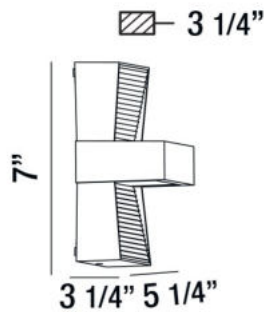

MILL, LED OUTDOOR WALL MOUNT

PRODUCT DETAILS

No.	:	28279-013
Product Color	:	MARINE GREY
Shade / Accent Colour	:	FROST PC
Width	:	5.25"
Height	:	7"
Ext	:	3.25"
Weight	:	4.7lbs

LIGHT SOURCE DETAILS

Light Source Type	:	INTEGRATED LED
Input Voltage	:	120V
Bulb Voltage	:	120V
Socket Type	:	LED
Total Wattage	:	7W
Total Lumen	:	220lm
Kelvin	:	3000K
CRI	:	80
Dimmable	:	No

Options Available

ITEM NO.	FINISH	SHADE
28279-013	MARINE GREY	FROST PC
28279-020	GRAPHITE GREY	FROST PC

TECHNICAL DETAILS

Light Direction	:	Up or Down
Canopy / Backplate Length	:	4.88"
Canopy / Backplate Width	:	6.87"
Driver	:	Electronic driver 120V 50/60Hz
Adjustable Lamp Head	:	No
IP Rating	:	54
Location	:	WET
Approval	:	
Title 24	:	Yes