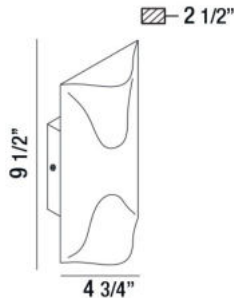

HAVEN, LED OUTDOOR WALL MOUNT

PRODUCT DETAILS

No.	:	28278-016
Product Color	:	MARINE GREY
Shade / Accent Colour	:	FROST PC
Width	:	4.75"
Height	:	9.5"
Ext	:	2.5"
Weight	:	2.2lbs

LIGHT SOURCE DETAILS

Light Source Type	:	INTEGRATED LED
Input Voltage	:	120V
Bulb Voltage	:	120V
Socket Type	:	LED
Total Wattage	:	14W
Total Lumen	:	750lm
Kelvin	:	3000K
CRI	:	80
Dimmable	:	No

Options Available

ITEM NO.	FINISH	SHADE
28278-016	MARINE GREY	FROST PC

TECHNICAL DETAILS

Light Direction	:	Up or Down
Canopy / Backplate Length	:	4.52"
Canopy / Backplate Width	:	3.33"
Driver	:	Electronic driver 120V 50/60Hz
Adjustable Lamp Head	:	No
IP Rating	:	54
Location	:	WET
Approval	:	
Title 24	:	Yes