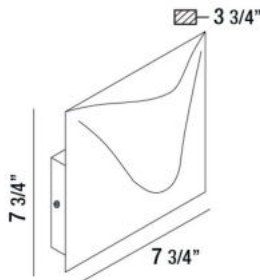

HAVEN, LED OUTDOOR WALL MOUNT

PRODUCT DETAILS

No.	:	28277-019
Product Color	:	MARINE GREY
Shade / Accent Colour	:	FROST PC
Width	:	7.75"
Height	:	7.75"
Ext	:	3.75"
Weight	:	3.3lbs

LIGHT SOURCE DETAILS

Light Source Type	:	INTEGRATED LED
Input Voltage	:	120V
Bulb Voltage	:	120V
Socket Type	:	LED
Total Wattage	:	15W
Total Lumen	:	650lm
Kelvin	:	3000K
CRI	:	80
Dimmable	:	No

Options Available

ITEM NO.	FINISH	SHADE
28277-019	MARINE GREY	FROST PC
28277-026	GRAPHITE GREY	FROST PC

TECHNICAL DETAILS

Light Direction	:	Up
Canopy / Backplate Length	:	4.52"
Canopy / Backplate Width	:	3.33"
Driver	:	Electronic driver 120V 50/60Hz
Adjustable Lamp Head	:	No
IP Rating	:	54
Location	:	WET
Approval	:	
Title 24	:	Yes