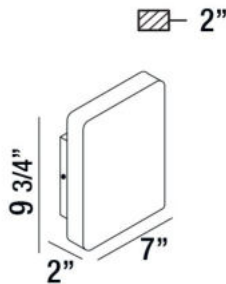

PORT, LED OUTDOOR WALL MOUNT

PRODUCT DETAILS

No.	:	28275-015
Product Color	:	MARINE GREY
Shade / Accent Colour	:	FROST PC
Width	:	7"
Height	:	9.75"
Ext	:	2"
Weight	:	2.1lbs

LIGHT SOURCE DETAILS

Light Source Type	:	INTEGRATED LED
Input Voltage	:	120V
Bulb Voltage	:	120V
Socket Type	:	LED
Total Wattage	:	10W
Total Lumen	:	420lm
Kelvin	:	3000K
CRI	:	80
Dimmable	:	No

Options Available

ITEM NO.	FINISH	SHADE
28275-015	MARINE GREY	FROST PC
28275-022	GRAPHITE GREY	FROST PC

TECHNICAL DETAILS

Light Direction	:	Down
Canopy / Backplate Length	:	7.32"
Canopy / Backplate Width	:	1.12"
Adjustable Lamp Head	:	No
IP Rating	:	54
Location	:	WET
Approval	:	
Title 24	:	Yes