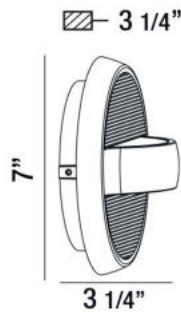

### PRODUCT DETAILS

No.	:	28274-018
Product Color	:	MARINE GREY
Shade / Accent Colour	:	FROST PC
Diameter	:	3.25"
Height	:	7"
Weight	:	1.4lbs

### TECHNICAL DETAILS

Light Direction	:	Up or Down
Canopy / Backplate Dia.	:	5.24"
Driver	:	Electronic driver 120V 50/60Hz
Adjustable Lamp Head	:	No
IP Rating	:	54
Location	:	WET
Approval	:	
Title 24	:	Yes