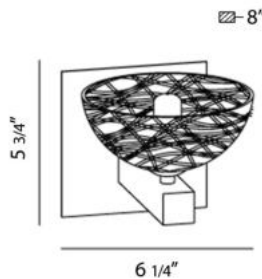

### PRODUCT DETAILS

No.	:	28199-014
Product Color	:	CHROME
Product Material	:	METAL
Shade / Accent Colour	:	CLEAR
Shade / Accent Material	:	HANDMADE GLASS
Width	:	6.25"
Height	:	5.75"
Ext	:	8"
Weight	:	2.4lbs

### TECHNICAL DETAILS

Canopy / Backplate Length	:	6.25"
Canopy / Backplate Height	:	1"
Canopy / Backplate Width	:	5.75"
Adjustable Lamp Head	:	No
Mounting	:	Up
Location	:	DRY
Approval	:	