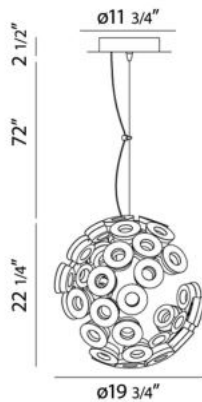

GLENDALE, 20" ROUND CHANDELIER

Options Available

ITEM NO.	FINISH	SHADE
28182-016	WHITE	FROSTED/WHITE
28182-023	BLACK	FROSTED/BLACK
28182-030	GOLD	FROSTED/GOLD

PRODUCT DETAILS

No.	:	28182-023
Product Color	:	BLACK
Product Material	:	ALUMINUM
Shade / Accent Colour	:	FROSTED/BLACK
Shade / Accent Material	:	ACRYLIC/ALUMINUM
Diameter	:	19.75"
Height	:	22.25"
Overall Height	:	96.75"
Weight	:	23.8lbs

Light Direction	:	Down
Hanging Support Type	:	AIRCRAFT CABLE
Hanging Support Length	:	72"
Canopy / Backplate Height	:	2.5"
Canopy / Backplate Dia.	:	11.75"
Adjustable Lamp Head	:	No
Location	:	DRY
Approval	:	