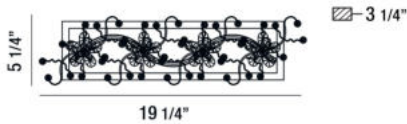

RELIC, 19" VANITY LIGHT

PRODUCT DETAILS

No.	:	28179-016
Product Color	:	CHROME
Product Material	:	MIRROR
Shade / Accent Colour	:	CLEAR
Shade / Accent Material	:	CRYSTAL
Width	:	19.25"
Height	:	5.25"
Ext	:	3.25"
Weight	:	5.5lbs

LIGHT SOURCE DETAILS

Number of Bulbs	:	4
Light Source	:	Halogen
Light Source Type	:	G4
Input Voltage	:	120V
Bulb Voltage	:	12V
Socket Type	:	G4
Wattage	:	20W
Total Wattage	:	80W
Bulb Included	:	Yes
Dimmable	:	Yes

Options Available

ITEM NO.	FINISH	SHADE
28179-016	CHROME	CLEAR

TECHNICAL DETAILS

Light Direction	:	Down
Canopy / Backplate Length	:	10.25"
Canopy / Backplate Height	:	1.5"
Canopy / Backplate Width	:	3.25"
Adjustable Lamp Head	:	No
Location	:	DAMP
Approval	:	