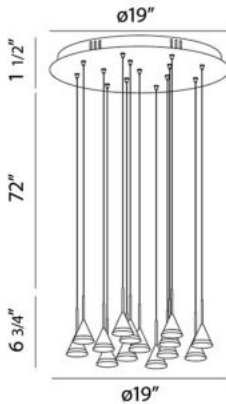

### PRODUCT DETAILS

No.	:	28177-012
Product Color	:	WHITE
Product Material	:	METAL
Shade / Accent Colour	:	FROSTED
Shade / Accent Material	:	ACRYLIC
Diameter	:	19"
Height	:	6.75"
Overall Height	:	80.25"
Weight	:	12.9lbs

### TECHNICAL DETAILS

Light Direction	:	Down
Hanging Support Type	:	WIRE
Hanging Support Length	:	72"
Canopy / Backplate Height	:	1.5"
Canopy / Backplate Dia.	:	19"
Adjustable Lamp Head	:	No
Location	:	DRY
Approval	:	