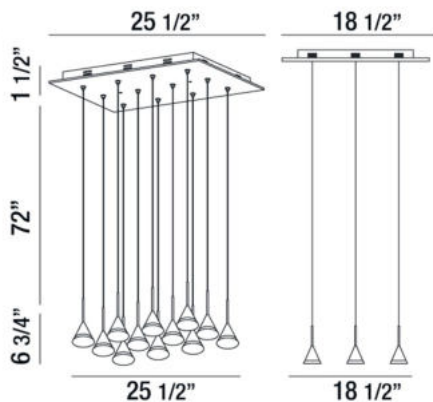

ALBION, 26" RECTANGULAR CHANDELIER

PRODUCT DETAILS

No.	:	28176-022
Product Color	:	BLACK
Product Material	:	METAL
Shade / Accent Colour	:	FROSTED
Shade / Accent Material	:	ACRYLIC
Length	:	25.5"
Width	:	18.5"
Height	:	6.75"
Overall Height	:	80.25"
Weight	:	12.5lbs

LIGHT SOURCE DETAILS

Light Source Type	:	INTEGRATED LED
Input Voltage	:	120V
Bulb Voltage	:	120V
Socket Type	:	LED
Total Wattage	:	26W
Total Lumen	:	1900lm
Kelvin	:	4200K
CRI	:	80+
Dimmable	:	Yes

Options Available

ITEM NO.	FINISH	SHADE
28176-015	WHITE	FROSTED
28176-022	BLACK	FROSTED

TECHNICAL DETAILS

Light Direction	:	Down
Hanging Support Type	:	WIRE
Hanging Support Length	:	72"
Canopy / Backplate Length	:	25.5"
Canopy / Backplate Height	:	1.5"
Canopy / Backplate Width	:	18.5"
Adjustable Lamp Head	:	No
Location	:	DRY
Approval	:	