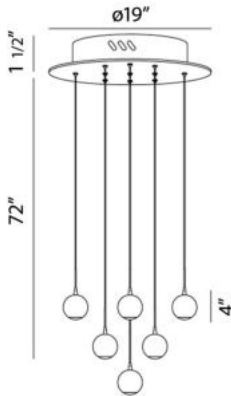

PATRUNO, 19" ROUND CHANDELIER

PRODUCT DETAILS

No.	:	28174-011
Product Color	:	MATTE WHITE
Product Material	:	METAL
Shade / Accent Colour	:	FROSTED
Shade / Accent Material	:	ACRYLIC
Diameter	:	19"
Height	:	4"
Overall Height	:	77.5"
Weight	:	19.9lbs

LIGHT SOURCE DETAILS

Light Source Type	:	INTEGRATED LED
Input Voltage	:	120V
Bulb Voltage	:	120V
Socket Type	:	LED
Total Wattage	:	30W
Total Lumen	:	2200lm
Kelvin	:	4200K
CRI	:	80+
Dimmable	:	Yes

Options Available

ITEM NO.	FINISH	SHADE
28174-011	MATTE WHITE	FROSTED

TECHNICAL DETAILS

Light Direction	:	Down
Hanging Support Type	:	WIRE
Hanging Support Length	:	72"
Canopy / Backplate Height	:	1.5"
Canopy / Backplate Dia.	:	19"
Adjustable Lamp Head	:	No
Location	:	DRY
Approval	:	