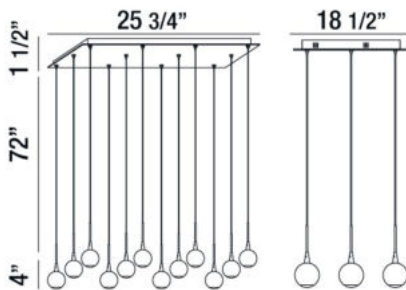

PATRUNO, 26" RECTANGULAR CHANDELIER

PRODUCT DETAILS

No.	:	28171-010
Product Color	:	MATTE WHITE
Product Material	:	METAL
Shade / Accent Colour	:	FROSTED
Shade / Accent Material	:	ACRYLIC
Length	:	25.75"
Width	:	18.5"
Height	:	4"
Overall Height	:	77.5"
Weight	:	20.6lbs

LIGHT SOURCE DETAILS

Light Source Type	:	INTEGRATED LED
Input Voltage	:	120V
Bulb Voltage	:	120V
Socket Type	:	LED
Total Wattage	:	26W
Total Lumen	:	1900lm
Kelvin	:	4200K
CRI	:	80+
Dimmable	:	Yes

Options Available

ITEM NO.	FINISH	SHADE
28171-010	MATTE WHITE	FROSTED

TECHNICAL DETAILS

Light Direction	:	Down
Hanging Support Type	:	WIRE
Hanging Support Length	:	72"
Canopy / Backplate Length	:	25.75"
Canopy / Backplate Height	:	1.5"
Canopy / Backplate Width	:	18.5"
Adjustable Lamp Head	:	No
Location	:	DRY
Approval	:	