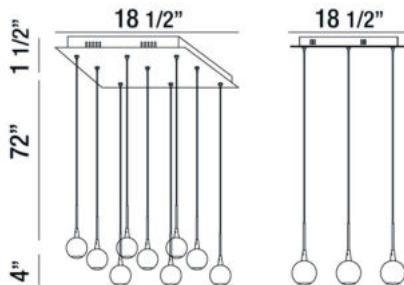

### PRODUCT DETAILS

No.	:	28170-013
Product Color	:	MATTE WHITE
Product Material	:	METAL
Shade / Accent Colour	:	FROSTED
Shade / Accent Material	:	ACRYLIC
Length	:	18.5"
Width	:	18.5"
Height	:	4"
Overall Height	:	77.5"
Weight	:	15.8lbs

### TECHNICAL DETAILS

Light Direction	:	Down
Hanging Support Type	:	WIRE
Hanging Support Length	:	72"
Canopy / Backplate Length	:	18.5"
Canopy / Backplate Height	:	1.5"
Canopy / Backplate Width	:	18.5"
Adjustable Lamp Head	:	No
Location	:	DRY
Approval	:	