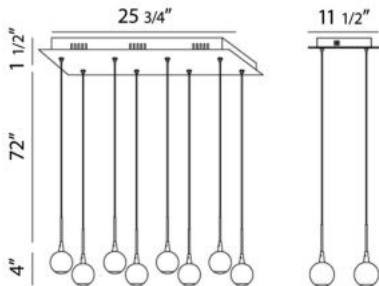

### PRODUCT DETAILS

No.	:	28169-017
Product Color	:	MATTE WHITE
Product Material	:	METAL
Shade / Accent Colour	:	FROSTED
Shade / Accent Material	:	ACRYLIC
Length	:	25.75"
Width	:	11.5"
Height	:	4"
Overall Height	:	77.5"
Weight	:	13.8lbs

### TECHNICAL DETAILS

Light Direction	:	Down
Hanging Support Type	:	WIRE
Hanging Support Length	:	72"
Canopy / Backplate Length	:	25.75"
Canopy / Backplate Height	:	1.5"
Canopy / Backplate Width	:	11.5"
Adjustable Lamp Head	:	No
Location	:	DRY
Approval	:	