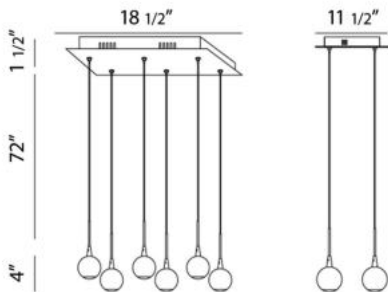

PATRUNO, 19" RECTANGULAR CHANDELIER

PRODUCT DETAILS

No.	:	28168-010
Product Color	:	MATTE WHITE
Product Material	:	METAL
Shade / Accent Colour	:	FROSTED
Shade / Accent Material	:	ACRYLIC
Length	:	18.5"
Width	:	11.5"
Height	:	4"
Overall Height	:	77.5"
Weight	:	10.5lbs

LIGHT SOURCE DETAILS

Light Source Type	:	INTEGRATED LED
Input Voltage	:	120V
Bulb Voltage	:	120V
Socket Type	:	LED
Total Wattage	:	13W
Total Lumen	:	950lm
Kelvin	:	4200K
CRI	:	80+
Dimmable	:	Yes

Options Available

ITEM NO.	FINISH	SHADE
28168-010	MATTE WHITE	FROSTED

TECHNICAL DETAILS

Light Direction	:	Down
Hanging Support Type	:	WIRE
Hanging Support Length	:	72"
Canopy / Backplate Length	:	18.5"
Canopy / Backplate Height	:	1.5"
Canopy / Backplate Width	:	11.5"
Adjustable Lamp Head	:	No
Location	:	DRY
Approval	:	