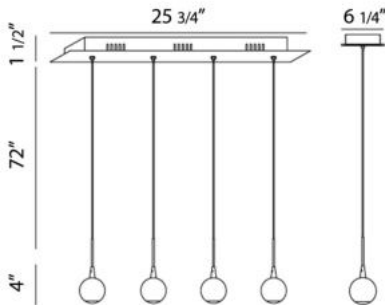

### PRODUCT DETAILS

No.	:	28167-013
Product Color	:	MATTE WHITE
Product Material	:	METAL
Shade / Accent Colour	:	FROSTED
Shade / Accent Material	:	ACRYLIC
Length	:	25.75"
Width	:	6.25"
Height	:	4"
Overall Height	:	77.5"
Weight	:	8.5lbs

### TECHNICAL DETAILS

Light Direction	:	Down
Hanging Support Type	:	WIRE
Hanging Support Length	:	72"
Canopy / Backplate Length	:	25.75"
Canopy / Backplate Height	:	1.5"
Canopy / Backplate Width	:	6.25"
Adjustable Lamp Head	:	No
Location	:	DRY
Approval	:	