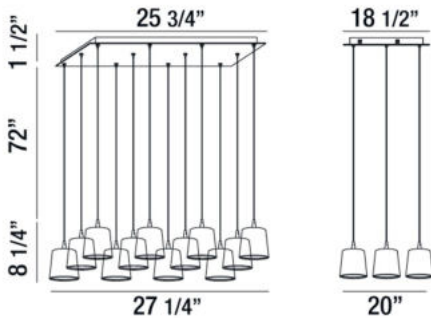

BORTO, 27" RECTANGULAR CHANDELIER

PRODUCT DETAILS

No.	:	28164-029
Product Color	:	BLACK
Product Material	:	METAL
Length	:	27.25"
Width	:	20"
Height	:	8.25"
Overall Height	:	81.75"
Weight	:	25.6lbs

LIGHT SOURCE DETAILS

TECHNICAL DETAILS

Light Direction	:	Down
Hanging Support Type	:	WIRE
Hanging Support Length	:	72"
Canopy / Backplate Length	:	25.75"
Canopy / Backplate Height	:	1.5"
Canopy / Backplate Width	:	18.5"
Adjustable Lamp Head	:	No
Location	:	DRY
Approval	:	