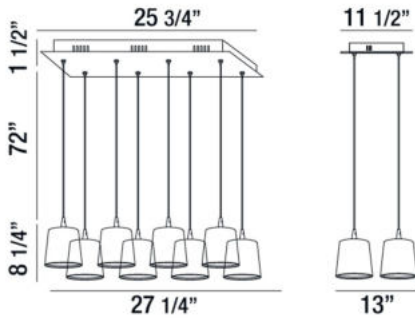

BORTO, 27" RECTANGULAR CHANDELIER

PRODUCT DETAILS

No.	:	28163-039
Product Color	:	GREY
Product Material	:	METAL
Length	:	27.25"
Width	:	13"
Height	:	8.25"
Overall Height	:	81.75"
Weight	:	17.4lbs

LIGHT SOURCE DETAILS

Light Source Type	:	INTEGRATED LED
Input Voltage	:	120V
Bulb Voltage	:	120V
Socket Type	:	LED
Total Wattage	:	48W
Total Lumen	:	2600lm
Kelvin	:	4200K
CRI	:	80+
Dimmable	:	Yes

Options Available

ITEM NO.	FINISH	SHADE
28163-015	WHITE	
28163-039	GREY	

TECHNICAL DETAILS

Light Direction	:	Down
Hanging Support Type	:	WIRE
Hanging Support Length	:	72"
Canopy / Backplate Length	:	25.75"
Canopy / Backplate Height	:	1.5"
Canopy / Backplate Width	:	11.5"
Adjustable Lamp Head	:	No
Location	:	DRY
Approval	:	