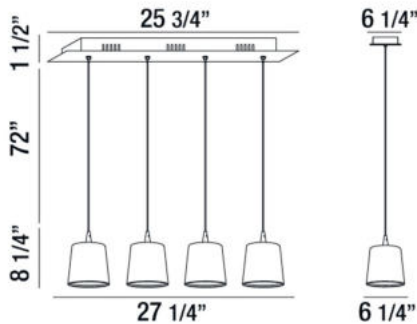

BORTO, 27" LINEAR CHANDELIER

PRODUCT DETAILS

No.	:	28162-018
Product Color	:	WHITE
Product Material	:	METAL
Length	:	27.25"
Width	:	6.25"
Height	:	8.25"
Overall Height	:	81.75"
Weight	:	10.1lbs

LIGHT SOURCE DETAILS

Light Source Type	:	INTEGRATED LED
Input Voltage	:	120V
Bulb Voltage	:	120V
Socket Type	:	LED
Total Wattage	:	24W
Total Lumen	:	1300lm
Kelvin	:	4200K
CRI	:	80+
Dimmable	:	Yes

Options Available

ITEM NO.	FINISH	SHADE
28162-018	WHITE	
28162-025	BLACK	
28162-032	GREY	FROSTED

TECHNICAL DETAILS

Light Direction	:	Down
Hanging Support Type	:	WIRE
Hanging Support Length	:	72"
Canopy / Backplate Length	:	25.75"
Canopy / Backplate Height	:	1.5"
Canopy / Backplate Width	:	6.25"
Adjustable Lamp Head	:	No
Location	:	DRY
Approval	:	