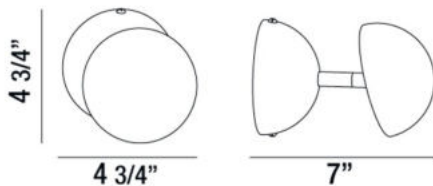

### PRODUCT DETAILS

No.	:	28157-014
Product Color	:	CHROME
Product Material	:	METAL
Shade / Accent Colour	:	POLISHED CHROME
Shade / Accent Material	:	METAL
Width	:	4.75"
Height	:	4.75"
Ext	:	7"
Weight	:	1.3lbs
Shade Diameter	:	4.75"

### TECHNICAL DETAILS

Canopy / Backplate Height	:	2.5"
Canopy / Backplate Dia.	:	4.68"
Adjustable Lamp Head	:	Yes
Location	:	DRY
Approval	:	