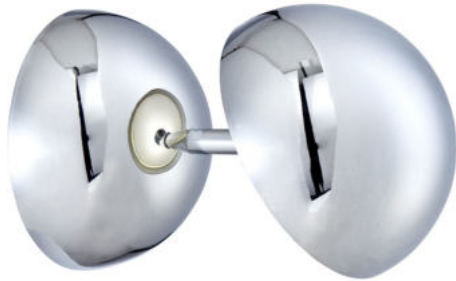

## NOBLE, WALL MOUNT

### PRODUCT DETAILS

No.	:	28157-014
Product Color	:	CHROME
Product Material	:	METAL
Shade / Accent Colour	:	POLISHED CHROME
Shade / Accent Material	:	METAL
Width	:	4.75"
Height	:	4.75"
Ext	:	7"
Weight	:	1.3lbs
Shade Diameter	:	4.75"

### Options Available

ITEM NO.	FINISH	SHADE
28157-014	CHROME	POLISHED CHROME

### TECHNICAL DETAILS

Canopy / Backplate Height	:	2.5"
Canopy / Backplate Dia.	:	4.68"
Adjustable Lamp Head	:	Yes
Location	:	DRY
Approval	:	