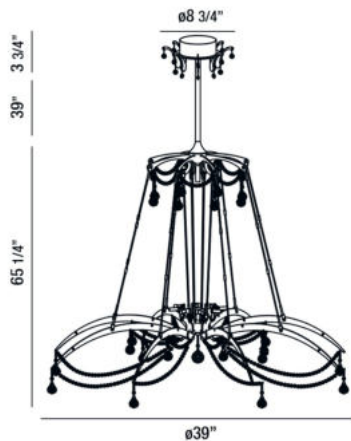

### PRODUCT DETAILS

No.	:	28145-011
Product Color	:	SATIN NICKEL
Product Material	:	METAL
Shade / Accent Colour	:	CLEAR
Shade / Accent Material	:	CRYSTAL BEADS
Diameter	:	39"
Height	:	65.25"
Overall Height	:	108"
Weight	:	19.8lbs

### LIGHT SOURCE DETAILS

Number of Bulbs	:	8
Light Source	:	Incandescent
Light Source Type	:	B10
Input Voltage	:	120V
Bulb Voltage	:	120V
Socket Type	:	E12
Wattage	:	40W
Total Wattage	:	320W
Bulb Included	:	No
Dimmable	:	Yes

### TECHNICAL DETAILS

Light Direction	:	Up or Down
Hanging Support Type	:	ROD
Hanging Support Length	:	39"
Rods Included	:	3"+6"+12"+18"
Canopy / Backplate Height	:	3.75"
Canopy / Backplate Dia.	:	8.75"
Adjustable Lamp Head	:	No
Location	:	DRY
Approval	:	