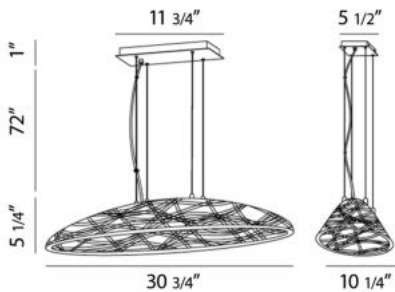

CARAMICO, 31" OVAL PENDANT

PRODUCT DETAILS

No.	:	28144-014
Product Color	:	CHROME
Product Material	:	METAL
Shade / Accent Colour	:	CLEAR
Shade / Accent Material	:	HANDMADE GLASS
Length	:	30.75"
Width	:	10.25"
Height	:	5.25"
Overall Height	:	78.25"
Weight	:	14.3lbs

Options Available

ITEM NO.	FINISH	SHADE
28144-014	CHROME	CLEAR

TECHNICAL DETAILS

Light Direction	:	Down
Hanging Support Type	:	AIRCRAFT CABLE
Hanging Support Length	:	72"
Canopy / Backplate Length	:	11.75"
Canopy / Backplate Height	:	1"
Canopy / Backplate Width	:	5.5"
Adjustable Lamp Head	:	No
Location	:	DRY
Approval	:	