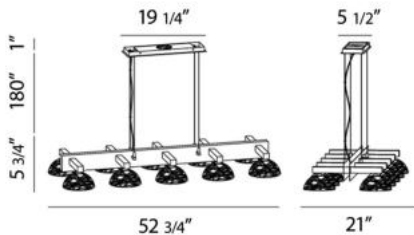

CARAMICO, 53" LINEAR CHANDELIER

PRODUCT DETAILS

No.	:	28139-010
Product Color	:	CHROME
Product Material	:	METAL
Shade / Accent Colour	:	CLEAR
Shade / Accent Material	:	HANDMADE GLASS
Length	:	52.75"
Width	:	21"
Height	:	5.75"
Overall Height	:	186.75"
Weight	:	31.3lbs

Options Available

ITEM NO.	FINISH	SHADE
28139-010	CHROME	CLEAR

TECHNICAL DETAILS

Light Direction	:	Down
Hanging Support Type	:	AIRCRAFT CABLE
Hanging Support Length	:	180"
Canopy / Backplate Length	:	19.25"
Canopy / Backplate Height	:	1"
Canopy / Backplate Width	:	5.5"
Adjustable Lamp Head	:	No
Location	:	DRY
Approval	:	