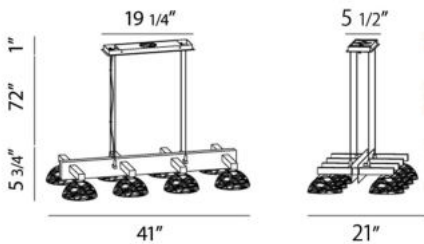

CARAMICO, 41" LINEAR CHANDELIER

PRODUCT DETAILS

No.	:	28138-013
Product Color	:	CHROME
Product Material	:	METAL
Shade / Accent Colour	:	CLEAR
Shade / Accent Material	:	HANDMADE GLASS
Length	:	41"
Width	:	21"
Height	:	5.75"
Overall Height	:	78.75"
Weight	:	26lbs

Options Available

ITEM NO.	FINISH	SHADE
28138-013	CHROME	CLEAR

TECHNICAL DETAILS

Light Direction	:	Down
Hanging Support Type	:	AIRCRAFT CABLE
Hanging Support Length	:	72"
Canopy / Backplate Length	:	19.25"
Canopy / Backplate Height	:	1"
Canopy / Backplate Width	:	5.5"
Adjustable Lamp Head	:	No
Location	:	DRY
Approval	:	