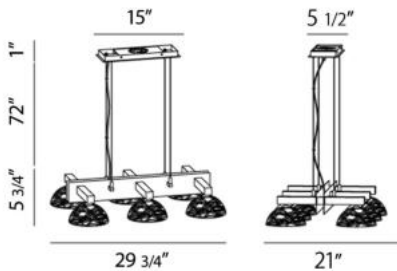

CARAMICO, 30" LINEAR CHANDELIER

PRODUCT DETAILS

No.	:	28137-016
Product Color	:	CHROME
Product Material	:	METAL
Shade / Accent Colour	:	CLEAR
Shade / Accent Material	:	HANDMADE GLASS
Length	:	29.75"
Width	:	21"
Height	:	5.75"
Overall Height	:	78.75"
Weight	:	19.6lbs

Options Available

ITEM NO.	FINISH	SHADE
28137-016	CHROME	CLEAR

TECHNICAL DETAILS

Light Direction	:	Down
Hanging Support Type	:	AIRCRAFT CABLE
Hanging Support Length	:	72"
Canopy / Backplate Length	:	15"
Canopy / Backplate Height	:	1"
Canopy / Backplate Width	:	5.5"
Adjustable Lamp Head	:	No
Location	:	DRY
Approval	:	