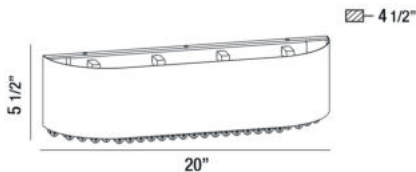

CARA, 20" VANITY LIGHT

Options Available

ITEM NO.	FINISH	SHADE
28111-016	NICKEL	CLEAR
28111-023	GOLD	CLEAR

PRODUCT DETAILS

No.	:	28111-016
Product Color	:	NICKEL
Product Material	:	METAL
Shade / Accent Colour	:	CLEAR
Shade / Accent Material	:	CRYSTAL
Width	:	20"
Height	:	5.5"
Ext	:	4.5"
Weight	:	7.7lbs

TECHNICAL DETAILS

Light Direction	:	Down
Canopy / Backplate Length	:	16.5"
Canopy / Backplate Height	:	1"
Canopy / Backplate Width	:	4.25"
Adjustable Lamp Head	:	No
Location	:	DAMP
Approval	:	

PROJECT INFORMATION