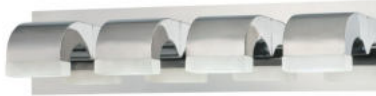

## NEWPORT, 24" VANITY LIGHT

### PRODUCT DETAILS

No.	:	28098-010
Product Color	:	CHROME
Product Material	:	METAL
Shade / Accent Colour	:	FROSTED
Shade / Accent Material	:	GLASS
Width	:	24"
Height	:	5.5"
Ext	:	5"
Weight	:	8.3lbs

### Options Available

ITEM NO.	FINISH	SHADE
28098-010	CHROME	FROSTED

### TECHNICAL DETAILS

Light Direction	:	Down
Adjustable Lamp Head	:	No
Mounting	:	Down
Location	:	DAMP
Approval	:	