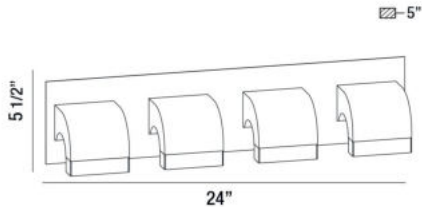

### PRODUCT DETAILS

No.	:	28098-010
Product Color	:	CHROME
Product Material	:	METAL
Shade / Accent Colour	:	FROSTED
Shade / Accent Material	:	GLASS
Width	:	24"
Height	:	5.5"
Ext	:	5"
Weight	:	8.3lbs

### TECHNICAL DETAILS

Light Direction	:	Down
Adjustable Lamp Head	:	No
Mounting	:	Down
Location	:	DAMP
Approval	:	