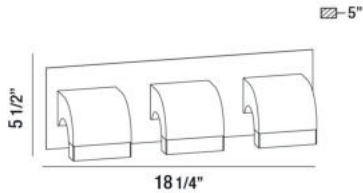

NEWPORT, 18" VANITY LIGHT

PRODUCT DETAILS

No.	:	28097-013
Product Color	:	CHROME
Product Material	:	METAL
Shade / Accent Colour	:	FROSTED
Shade / Accent Material	:	GLASS
Width	:	18.25"
Height	:	5.5"
Ext	:	5"
Weight	:	6.3lbs

LIGHT SOURCE DETAILS

Light Source Type	:	INTEGRATED LED
Input Voltage	:	120V
Bulb Voltage	:	120V
Total Wattage	:	18W
Total Lumen	:	1080lm
Kelvin	:	4000K
CRI	:	85+
Dimmable	:	Yes

Options Available

ITEM NO.	FINISH	SHADE
28097-013	CHROME	FROSTED

TECHNICAL DETAILS

Light Direction	:	Down
Adjustable Lamp Head	:	No
Mounting	:	Down
Location	:	DAMP
Approval	:	

PROJECT INFORMATION

Job Name: Date: Type:

Comments: