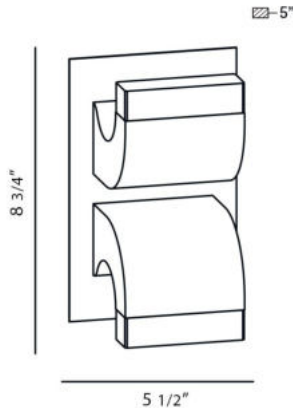

### PRODUCT DETAILS

No.	:	28096-016
Product Color	:	CHROME
Product Material	:	METAL
Shade / Accent Colour	:	FROSTED
Shade / Accent Material	:	GLASS
Width	:	5.5"
Height	:	8.75"
Ext	:	5"
Weight	:	3.7lbs

### TECHNICAL DETAILS

Light Direction	:	Up or Down
Adjustable Lamp Head	:	No
Location	:	DAMP
Approval	:	