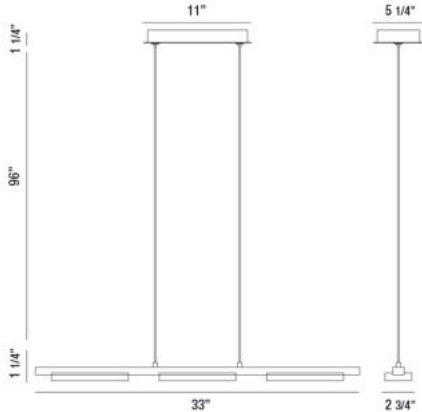

MILES, 33" LINEAR PENDANT

PRODUCT DETAILS

No.	:	28087-014
Product Color	:	ALUMINUM
Product Material	:	ALUMINUM
Shade / Accent Colour	:	FROSTED
Shade / Accent Material	:	ACRYLIC
Length	:	33"
Width	:	2.75"
Height	:	1.25"
Overall Height	:	98.5"
Weight	:	4.1lbs

LIGHT SOURCE DETAILS

Light Source Type	:	INTEGRATED LED
Input Voltage	:	120V
Bulb Voltage	:	120V
Socket Type	:	LED
Total Wattage	:	9W
Total Lumen	:	770lm
Kelvin	:	3000K
CRI	:	80+
Dimmable	:	Yes

Options Available

ITEM NO.	FINISH	SHADE
28087-014	ALUMINUM	FROSTED

TECHNICAL DETAILS

Light Direction	:	Down
Hanging Support Type	:	AIRCRAFT CABLE
Hanging Support Length	:	96"
Canopy / Backplate Length	:	11"
Canopy / Backplate Height	:	1.25"
Canopy / Backplate Width	:	5.25"
Adjustable Lamp Head	:	No
Location	:	DRY
Approval	:	