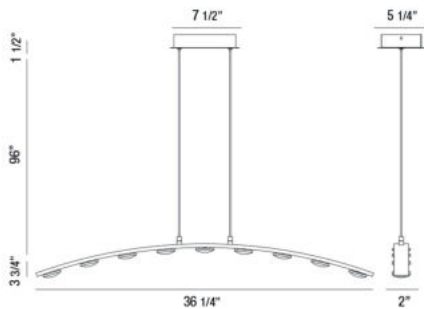

RICHMOND, 36" LINEAR PENDANT

PRODUCT DETAILS

No.	:	28086-017
Product Color	:	CHROME
Product Material	:	ALUMINUM
Shade / Accent Colour	:	FROSTED
Shade / Accent Material	:	ACRYLIC
Length	:	36.25"
Width	:	2"
Height	:	3.75"
Overall Height	:	101.25"
Weight	:	3.9lbs

ITEM NO.	FINISH	SHADE
28086-017	CHROME	FROSTED

TECHNICAL DETAILS

Light Direction	:	Down
Hanging Support Type	:	AIRCRAFT CABLE
Hanging Support Length	:	96"
Canopy / Backplate Length	:	7.5"
Canopy / Backplate Height	:	1.5"
Canopy / Backplate Width	:	5.25"
Adjustable Lamp Head	:	No
Location	:	DRY
Approval	:	