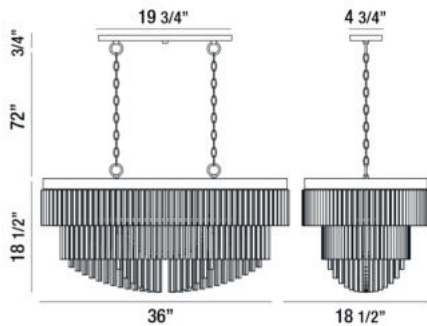

ZICCARDI, 36" OVAL CHANDELIER

PRODUCT DETAILS

No.	:	28085-010
Product Color	:	OIL RUBBED BRONZE
Product Material	:	METAL
Shade / Accent Colour	:	CLEAR
Shade / Accent Material	:	RIBBED GLASS
Length	:	36"
Width	:	18.5"
Height	:	18.5"
Overall Height	:	91.25"
Weight	:	62.8lbs

Options Available

ITEM NO.	FINISH	SHADE
28085-010	OIL RUBBED BRONZE	CLEAR

TECHNICAL DETAILS

Light Direction	:	Down
Hanging Support Type	:	CHAIN
Hanging Support Length	:	72"
Canopy / Backplate Length	:	19.75"
Canopy / Backplate Height	:	0.75"
Canopy / Backplate Width	:	4.75"
Adjustable Lamp Head	:	No
Location	:	DRY
Approval	:	