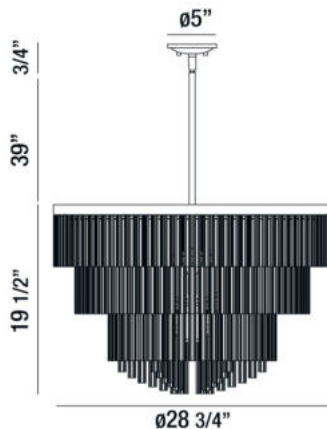

### PRODUCT DETAILS

No.	:	28084-013
Product Color	:	OIL RUBBED BRONZE
Product Material	:	METAL
Shade / Accent Colour	:	CLEAR
Shade / Accent Material	:	RIBBED GLASS
Diameter	:	28.75"
Height	:	19.5"
Overall Height	:	59.25"
Weight	:	48.9lbs

### TECHNICAL DETAILS

Light Direction	:	Down
Hanging Support Type	:	ROD
Hanging Support Length	:	39"
Rods Included	:	3"+6"+12"+18"
Canopy / Backplate Height	:	0.75"
Canopy / Backplate Dia.	:	5"
Adjustable Lamp Head	:	No
Location	:	DRY
Approval	:	