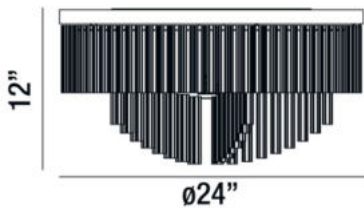

ZICCARDI, 24" CEILING MOUNT

PRODUCT DETAILS

No.	:	28082-019
Product Color	:	OIL RUBBED BRONZE
Product Material	:	METAL
Shade / Accent Colour	:	CLEAR
Shade / Accent Material	:	RIBBED GLASS
Diameter	:	24"
Height	:	12"
Weight	:	30lbs

Options Available

ITEM NO.	FINISH	SHADE
28082-019	OIL RUBBED BRONZE	CLEAR

TECHNICAL DETAILS

Adjustable Lamp Head	:	No
Location	:	DRY
Approval	:	

PROJECT INFORMATION

 Job Name: Date: Type:

 Comments: