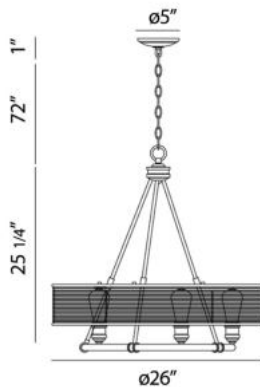

TERRA, 26" ROUND CHANDELIER

PRODUCT DETAILS

No.	:	28065-012
Product Color	:	BRONZE
Product Material	:	METAL
Diameter	:	26"
Height	:	25.25"
Overall Height	:	98.25"
Weight	:	10.1lbs

LIGHT SOURCE DETAILS

Number of Bulbs	:	5
Light Source	:	Incandescent
Light Source Type	:	EDISON
Input Voltage	:	120V
Bulb Voltage	:	120V
Socket Type	:	E26
Wattage	:	60W
Total Wattage	:	300W
Bulb Included	:	Yes
Dimmable	:	Yes

Options Available

ITEM NO.	FINISH	SHADE
28065-012	BRONZE	

TECHNICAL DETAILS

Light Direction	:	Up or Down
Hanging Support Type	:	CHAIN
Hanging Support Length	:	72"
Canopy / Backplate Height	:	1"
Canopy / Backplate Dia.	:	5"
Adjustable Lamp Head	:	No
Location	:	DRY
Approval	:	