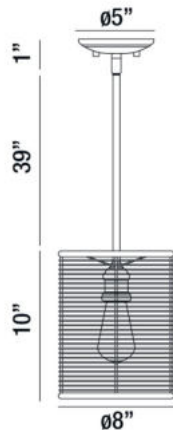

### PRODUCT DETAILS

No.	:	28062-011
Product Color	:	BRONZE
Product Material	:	METAL
Diameter	:	8"
Height	:	10"
Overall Height	:	50"
Weight	:	4.4lbs

### TECHNICAL DETAILS

Light Direction	:	Down
Hanging Support Type	:	ROD
Hanging Support Length	:	39"
Rods Included	:	3"+6"+12"+18"
Canopy / Backplate Height	:	1"
Canopy / Backplate Dia.	:	5"
Adjustable Lamp Head	:	No
Location	:	DRY
Approval	:	