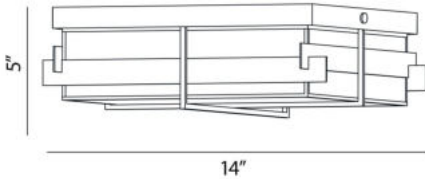

MULLER, 2-LIGHT FLUSH MOUNT

PRODUCT DETAILS

No.	:	28055-013
Product Color	:	BRONZE
Shade / Accent Colour	:	GLASS
Length	:	14"
Width	:	14"
Height	:	5"
Weight	:	6.3lbs

LIGHT SOURCE DETAILS

Number of Bulbs	:	2
Light Source	:	Incandescent
Light Source Type	:	EDISON
Input Voltage	:	120V
Bulb Voltage	:	120V
Socket Type	:	E26
Wattage	:	60W
Total Wattage	:	120W
Bulb Included	:	Yes

Options Available

ITEM NO.	FINISH	SHADE
28055-013	BRONZE	GLASS

TECHNICAL DETAILS

Light Direction	:	Down
Canopy / Backplate Length	:	13"
Canopy / Backplate Width	:	13"
Adjustable Lamp Head	:	No
Location	:	WET
Approval	:	