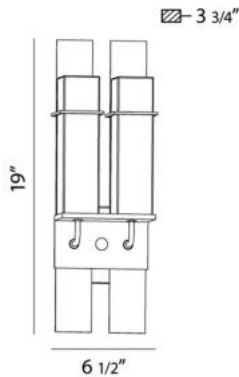

MULLER, 2-LIGHT OUTDOOR WALL SCONCE

PRODUCT DETAILS

No.	:	28054-016
Product Color	:	BRONZE
Shade / Accent Colour	:	GLASS
Width	:	6.5"
Height	:	19"
Ext	:	3.75"
Weight	:	5.2lbs

LIGHT SOURCE DETAILS

Number of Bulbs	:	2
Light Source	:	Incandescent
Light Source Type	:	EDISON
Input Voltage	:	120V
Bulb Voltage	:	120V
Socket Type	:	E26
Wattage	:	60W
Total Wattage	:	120W
Bulb Included	:	Yes
Dimmable	:	Yes

Options Available

ITEM NO.	FINISH	SHADE
28054-016	BRONZE	GLASS

TECHNICAL DETAILS

Light Direction	:	Down
Canopy / Backplate Length	:	4.92"
Canopy / Backplate Height	:	0.79"
Canopy / Backplate Width	:	4.92"
Adjustable Lamp Head	:	No
Location	:	WET
Approval	:	