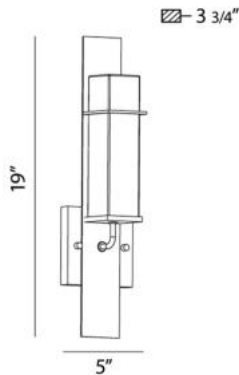

### PRODUCT DETAILS

No.	:	28053-019
Product Color	:	BRONZE
Shade / Accent Colour	:	GLASS
Width	:	5"
Height	:	19"
Ext	:	3.75"
Weight	:	3.5lbs

### TECHNICAL DETAILS

Light Direction	:	Down
Canopy / Backplate Length	:	4.92"
Canopy / Backplate Height	:	0.79"
Canopy / Backplate Width	:	4.92"
Adjustable Lamp Head	:	No
Location	:	WET
Approval	:	