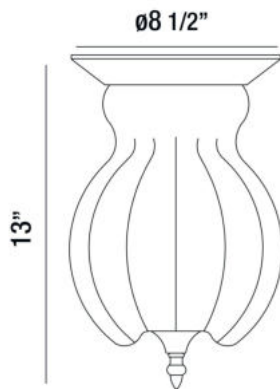

### PRODUCT DETAILS

No.	:	28046-011
Product Color	:	CHROME
Product Material	:	METAL
Shade / Accent Colour	:	CLEAR
Shade / Accent Material	:	TEXTURED GLASS
Diameter	:	8.5"
Height	:	13"
Weight	:	5.5lbs

### TECHNICAL DETAILS

Canopy / Backplate Height	:	1.25"
Canopy / Backplate Dia.	:	8.5"
Adjustable Lamp Head	:	No
Location	:	DRY
Approval	:	