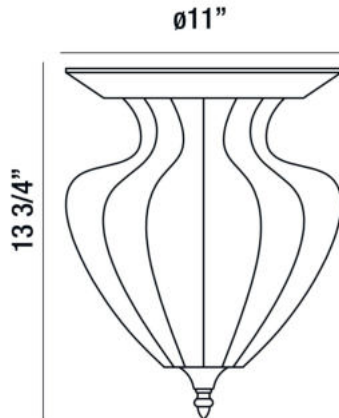

## WESTON, 11" CEILING MOUNT

### PRODUCT DETAILS

No.	:	28045-014
Product Color	:	CHROME
Product Material	:	METAL
Shade / Accent Colour	:	CLEAR
Shade / Accent Material	:	TEXTURED GLASS
Diameter	:	11"
Height	:	13.75"
Weight	:	6.3lbs

### LIGHT SOURCE DETAILS

Number of Bulbs	:	3
Light Source	:	Incandescent
Light Source Type	:	B10
Input Voltage	:	120V
Bulb Voltage	:	120V
Socket Type	:	E12
Wattage	:	60W
Total Wattage	:	180W
Bulb Included	:	No
Dimmable	:	Yes

### TECHNICAL DETAILS

Canopy / Backplate Height	:	1.25"
Canopy / Backplate Dia.	:	11"
Adjustable Lamp Head	:	No
Location	:	DRY
Approval	:	