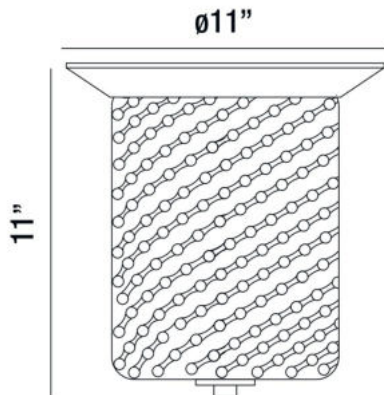

ELLI, 11" CEILING MOUNT

PRODUCT DETAILS

No.	:	28044-017
Product Color	:	CHROME
Product Material	:	METAL
Shade / Accent Colour	:	CLEAR
Shade / Accent Material	:	TEXTURED GLASS
Diameter	:	11"
Height	:	11"
Weight	:	5.3lbs

Options Available

ITEM NO.	FINISH	SHADE
28044-017	CHROME	CLEAR

TECHNICAL DETAILS

Canopy / Backplate Height	:	1.25"
Canopy / Backplate Dia.	:	11"
Adjustable Lamp Head	:	No
Location	:	DRY
Approval	:	

PROJECT INFORMATION