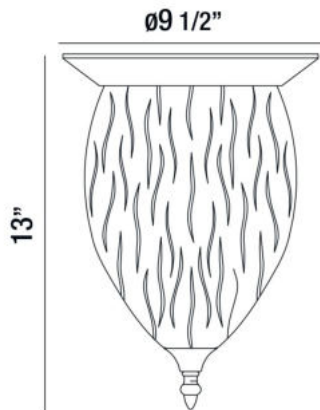

HAZEL, 10" CEILING MOUNT

Options Available

ITEM NO.	FINISH	SHADE
28043-010	CHROME	CLEAR

PRODUCT DETAILS

No.	:	28043-010
Product Color	:	CHROME
Product Material	:	METAL
Shade / Accent Colour	:	CLEAR
Shade / Accent Material	:	TEXTURED GLASS
Diameter	:	9.5"
Height	:	13"
Weight	:	7.9lbs

LIGHT SOURCE DETAILS

Number of Bulbs	:	3
Light Source	:	Incandescent
Light Source Type	:	B10
Input Voltage	:	120V
Bulb Voltage	:	120V
Socket Type	:	E12
Wattage	:	60W
Total Wattage	:	180W
Bulb Included	:	No
Dimmable	:	Yes

TECHNICAL DETAILS

Canopy / Backplate Height	:	1.25"
Canopy / Backplate Dia.	:	9.5"
Adjustable Lamp Head	:	No
Location	:	DRY
Approval	:	

PROJECT INFORMATION

 Job Name: Date: Type:

 Comments: