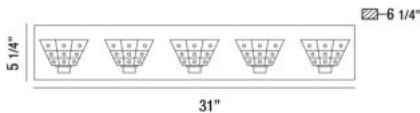

ZILLI, 31" VANITY LIGHT

PRODUCT DETAILS

No.	:	28033-011
Product Color	:	CHROME
Product Material	:	METAL
Shade / Accent Colour	:	CLEAR
Shade / Accent Material	:	CRYSTAL GLASS
Width	:	31"
Height	:	5.25"
Ext	:	6.25"
Weight	:	12.1lbs

Options Available

ITEM NO.	FINISH	SHADE
28033-011	CHROME	CLEAR

TECHNICAL DETAILS

Light Direction	:	Up
Canopy / Backplate Length	:	29.875"
Canopy / Backplate Height	:	0.813"
Canopy / Backplate Width	:	4.25"
Adjustable Lamp Head	:	No
Mounting	:	Up
Location	:	DAMP
Approval	:	