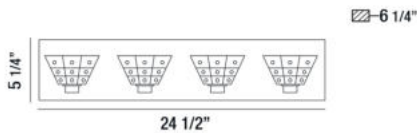

ZILLI, 25" VANITY LIGHT

PRODUCT DETAILS

No.	:	28032-014
Product Color	:	CHROME
Product Material	:	METAL
Shade / Accent Colour	:	CLEAR
Shade / Accent Material	:	CRYSTAL GLASS
Width	:	24.5"
Height	:	5.25"
Ext	:	6.25"
Weight	:	9.2lbs

Options Available

ITEM NO.	FINISH	SHADE
28032-014	CHROME	CLEAR

TECHNICAL DETAILS

Light Direction	:	Up
Canopy / Backplate Length	:	24.5"
Canopy / Backplate Height	:	5.25"
Adjustable Lamp Head	:	No
Mounting	:	Up
Location	:	DAMP
Approval	:	