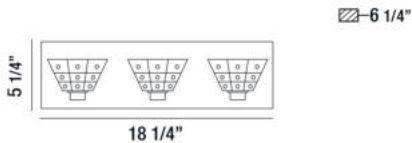

ZILLI, 18" VANITY LIGHT

PRODUCT DETAILS

No.	:	28031-017
Product Color	:	CHROME
Product Material	:	METAL
Shade / Accent Colour	:	CLEAR
Shade / Accent Material	:	CRYSTAL GLASS
Width	:	18.25"
Height	:	5.25"
Ext	:	6.25"
Weight	:	6.6lbs

Options Available

ITEM NO.	FINISH	SHADE
28031-017	CHROME	CLEAR

TECHNICAL DETAILS

Light Direction	:	Up
Canopy / Backplate Length	:	18.25"
Canopy / Backplate Height	:	5.25"
Adjustable Lamp Head	:	No
Mounting	:	Up
Location	:	DAMP
Approval	:	