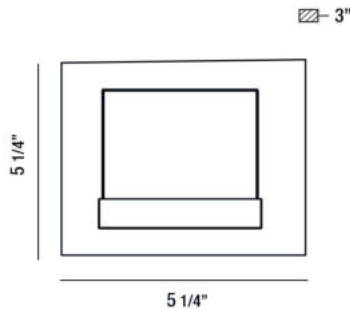

HARMEN, 1-LIGHT LED WALL MOUNT

PRODUCT DETAILS

No.	:	28023-012
Product Color	:	SATIN NICKEL
Shade / Accent Colour	:	FROSTED ACRYLIC
Width	:	5.25"
Height	:	5.25"
Ext	:	3"
Weight	:	1.4lbs

LIGHT SOURCE DETAILS

TECHNICAL DETAILS

Canopy / Backplate Length	:	5.1"
Canopy / Backplate Height	:	1.1"
Canopy / Backplate Width	:	4.5"
Adjustable Lamp Head	:	No
Location	:	DAMP
Approval	:	

PROJECT INFORMATION

 Job Name: Date: Type: