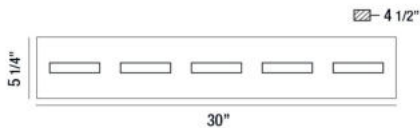

OLSON, 5 LIGHT LED BATHBAR

PRODUCT DETAILS

No.	:	28022-015
Product Color	:	CHROME
Product Material	:	METAL
Shade / Accent Colour	:	FROSTED
Shade / Accent Material	:	ACRYLIC
Width	:	30"
Height	:	5.25"
Ext	:	4.5"
Weight	:	6.2lbs

ITEM NO.	FINISH	SHADE
28022-015	CHROME	FROSTED
28022-025	BLACK	FROSTED

TECHNICAL DETAILS

Light Direction	:	Up or Down
Canopy / Backplate Length	:	29.3"
Canopy / Backplate Height	:	1.1"
Canopy / Backplate Width	:	4.5"
Adjustable Lamp Head	:	No
Location	:	DAMP
Approval	:	
Title 24	:	Yes