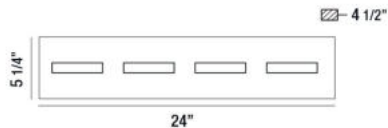

OLSON, 4 LIGHT LED BATHBAR

PRODUCT DETAILS

No.	:	28021-018
Product Color	:	CHROME
Product Material	:	METAL
Shade / Accent Colour	:	FROSTED
Shade / Accent Material	:	ACRYLIC
Width	:	24"
Height	:	5.25"
Ext	:	4.5"
Weight	:	5.6lbs

ITEM NO.	FINISH	SHADE
28021-018	CHROME	FROSTED
28021-024	BLACK	FROSTED

TECHNICAL DETAILS

Light Direction	:	Up or Down
Canopy / Backplate Length	:	23.4"
Canopy / Backplate Height	:	1.1"
Canopy / Backplate Width	:	4.5"
Adjustable Lamp Head	:	No
Location	:	DAMP
Approval	:	
Title 24	:	Yes